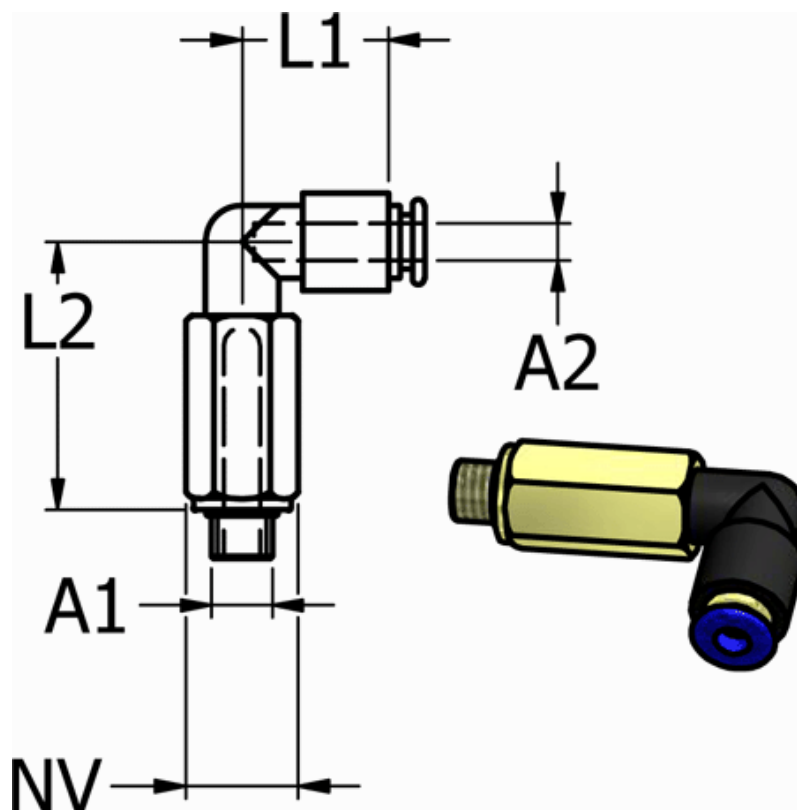

Article number: 586PLL56

Description: Mini Push-in PLL56, angle, M5 hose Ø6

Measures

Ext. hose diameter A2 = 6 mm

L1 = 32

L2 = 18.2

NV = 8

Thread A1 = M5